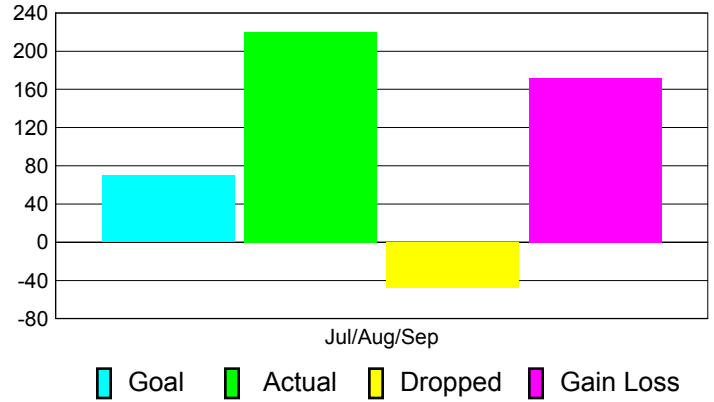

Membership Results 2012-2013

Goal, New, Dropped, Gain/Loss

Comparison of Membership Gain/Loss

Current Year Compared to the Previous Year